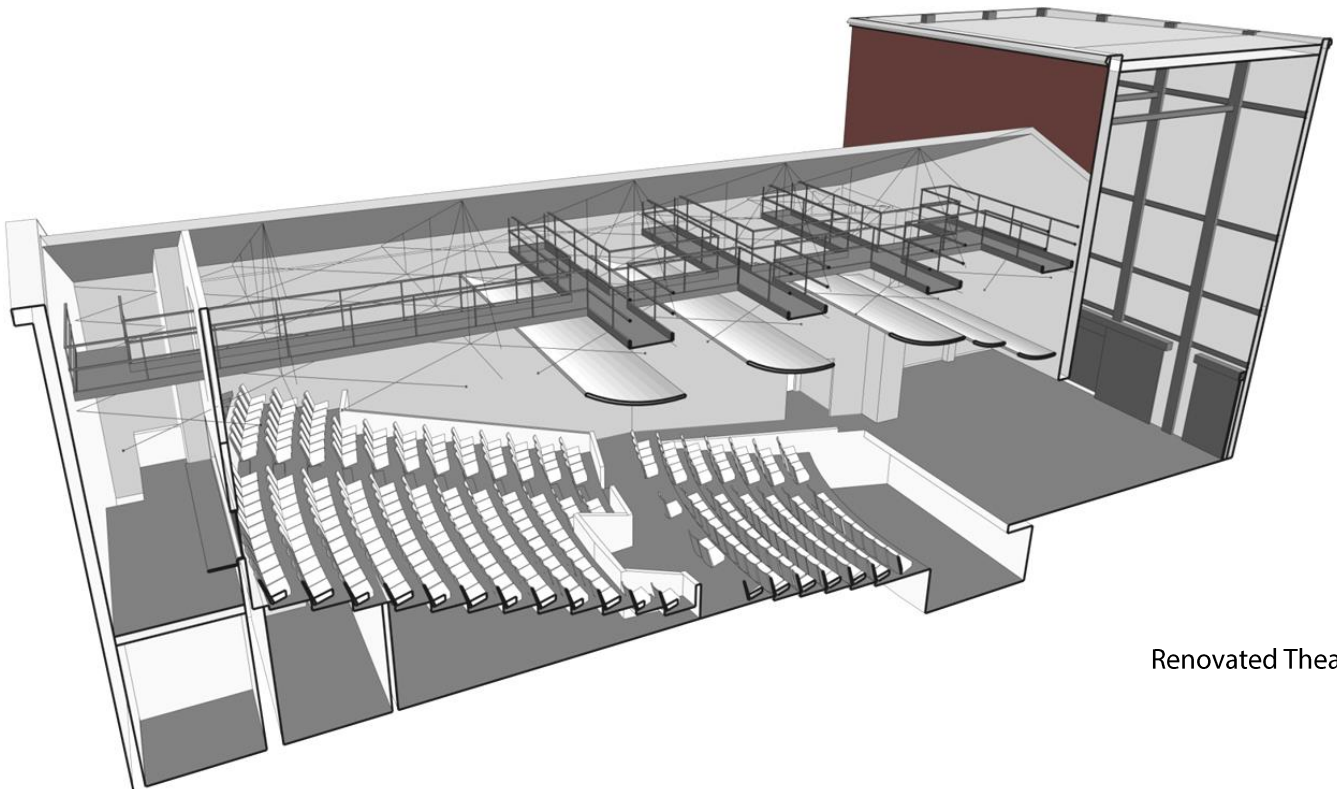

SRJC 100th ANNIVERSARY CAMPAIGN

1 9 1 8 2 0 1 8

Luther Burbank Auditorium Modernization

Renovated Theater